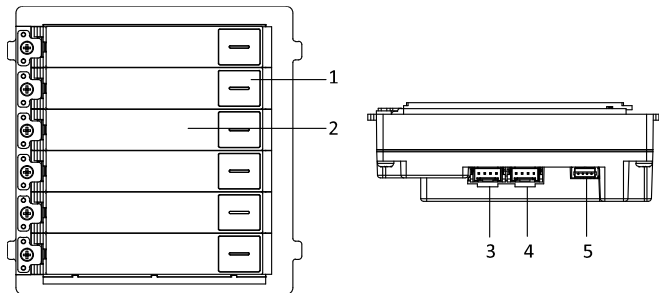

Appearance and Interfaces

No.	Description
1	Call Button
2	Nametag
3	Module-connecting Interface (output)
4	Module-connecting Interface (input)
5	Debug Port

Dimension