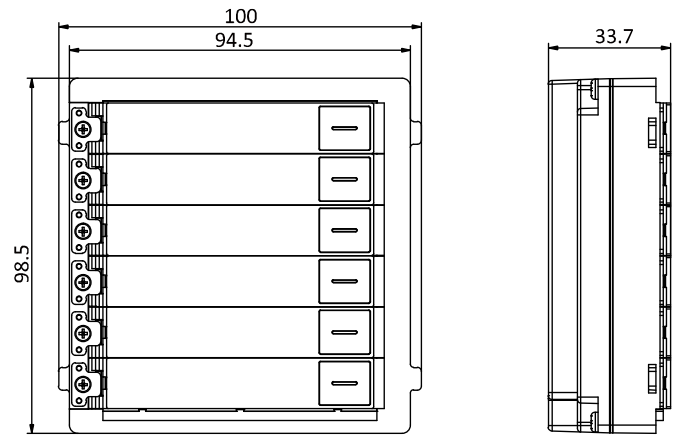

## Specification

System parameters	
Processor	Embedded MCU Processor
Interfaces	
Module-connecting	2 (1 input, 1 output)
Debug	1
General	
Physical button	6
DIP switch	8
Power supply	Powered by DS-KD8003-IME1
Power consumption	≤ 2 W
Working temperature	-40° C to +55° C (-40° F to 131° F)
Working humidity	10% to 95%
IP protection level	IP65
Installation	Flush mounting, surface mounting
Dimension	98.2 mm × 100.2 mm × 33.7 mm (3.87" × 3.95" × 1.33")
Weight	438 g (with packaging) 190 g (without packaging)